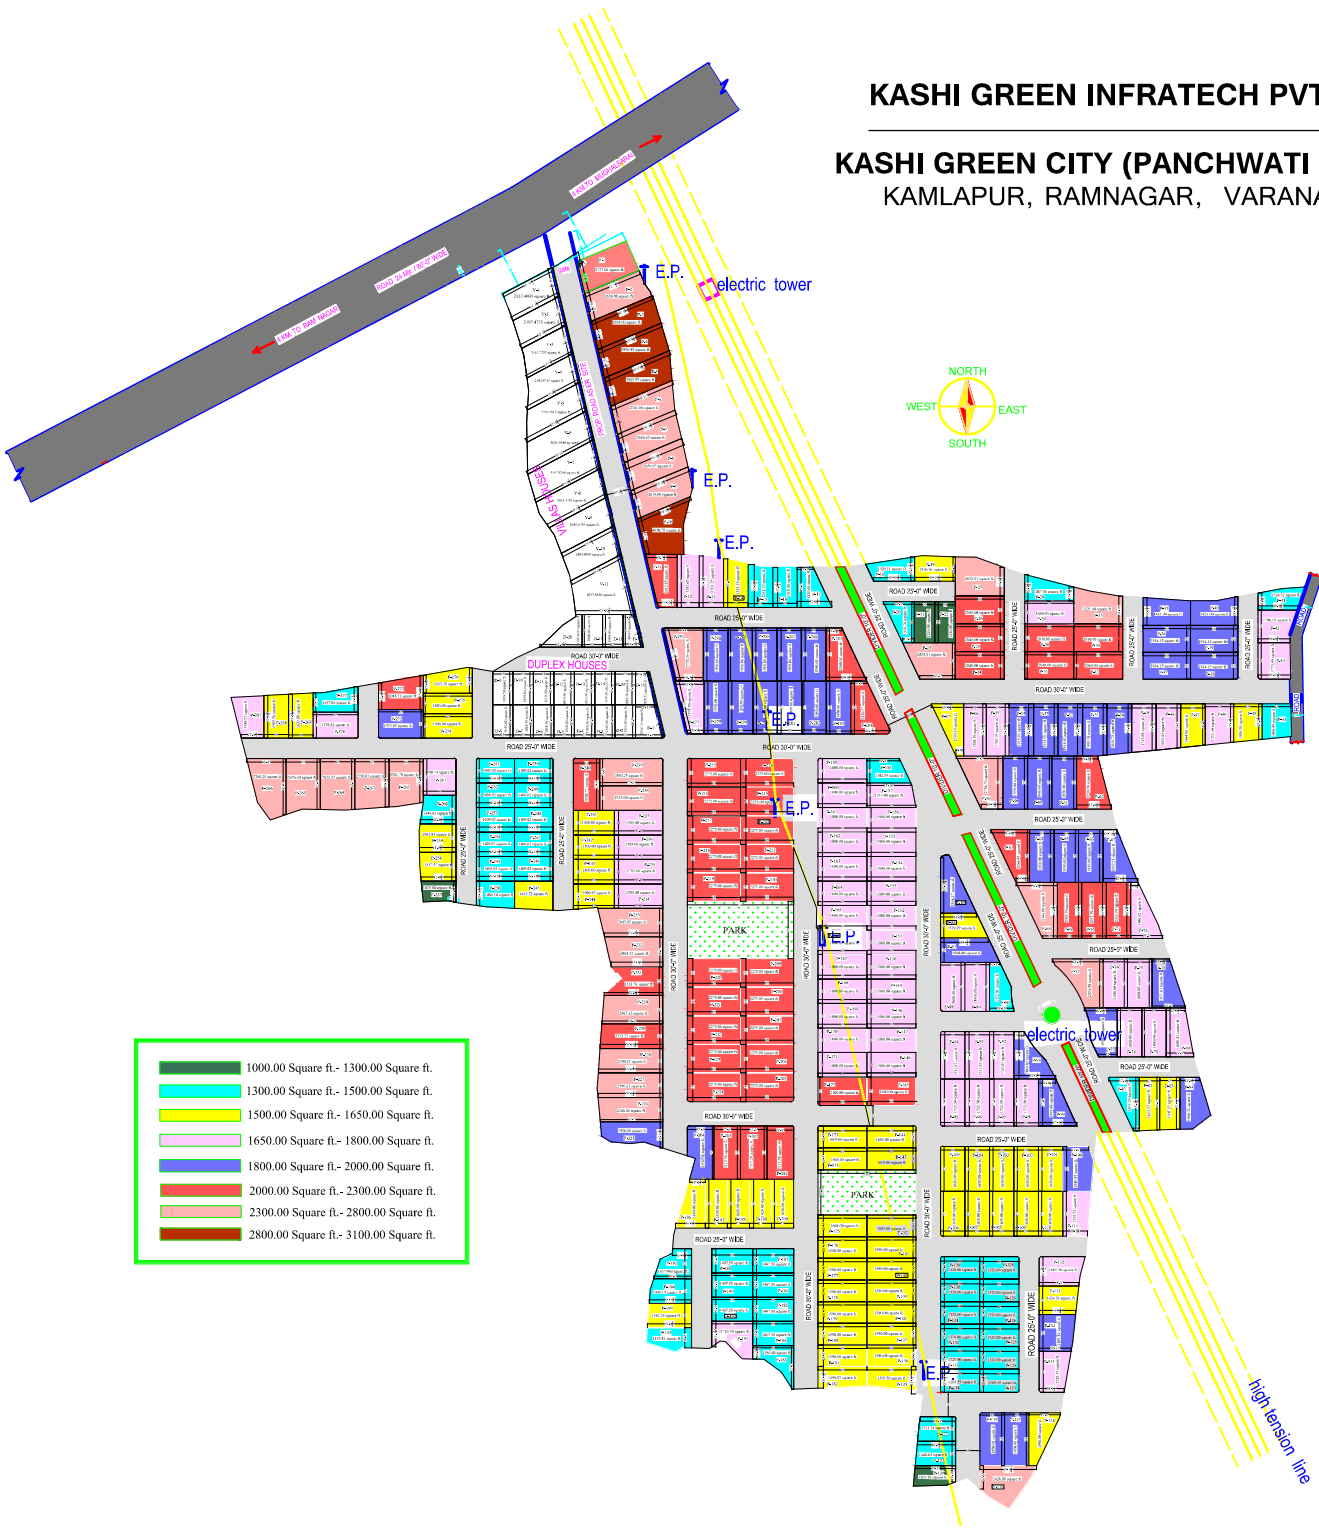

KASHI GREEN INFRA TECH PVT. LTD.

**KASHI GREEN CITY (PANCHWATI - KHAND)
KAMLAPUR, RAMNAGAR, VARANASI**

	1000.00 Square ft.- 1300.00 Square ft.
	1300.00 Square ft.- 1500.00 Square ft.
	1500.00 Square ft.- 1650.00 Square ft.
	1650.00 Square ft.- 1800.00 Square ft.
	1800.00 Square ft.- 2000.00 Square ft.
	2000.00 Square ft.- 2300.00 Square ft.
	2300.00 Square ft.- 2800.00 Square ft.
	2800.00 Square ft.- 3100.00 Square ft.